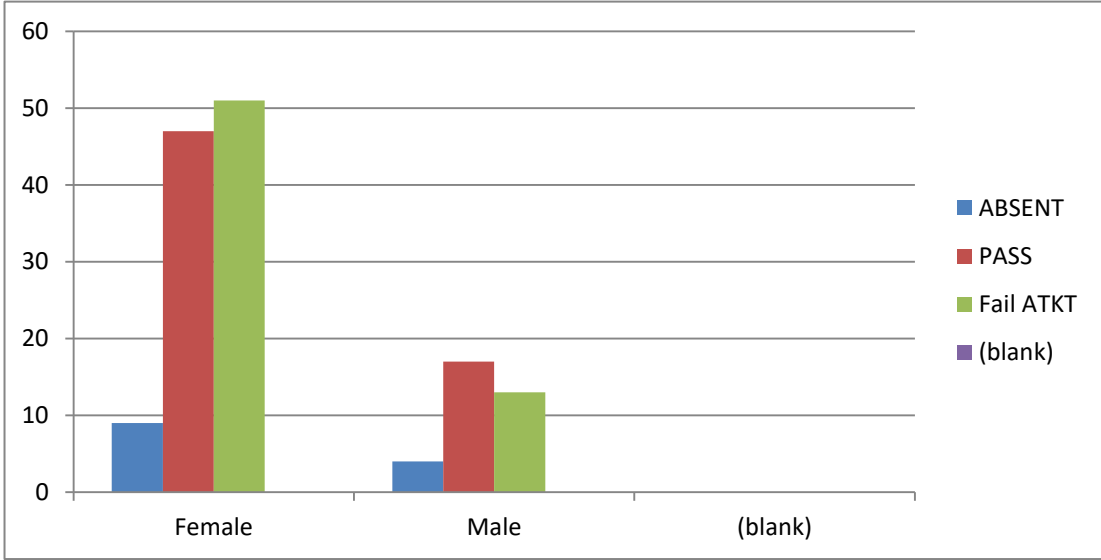

Gender Wise Result Status					
Count of RESULT STATUS	Column Labels				
Row Labels	ABSENT	PASS	Fail ATKT	(blank)	Grand Total
Female	9	47	51		107
Male	4	17	13		34
(blank)					
Grand Total	13	64	64		141