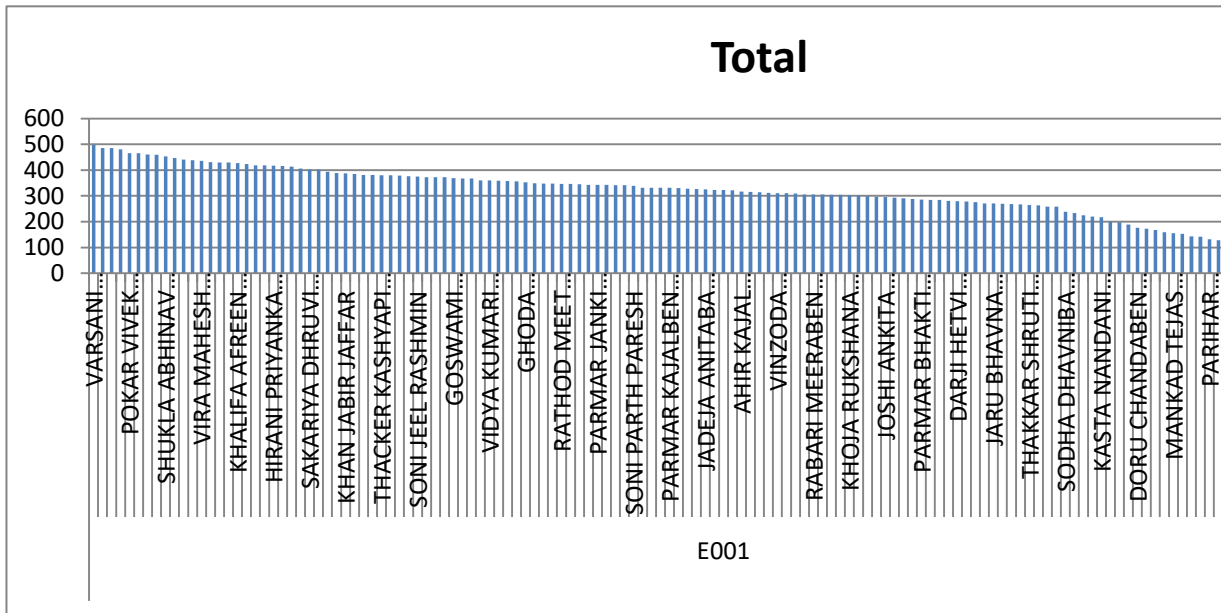

Class wise Gender wise Result status

	Column Labels						
	Female			Female Total	Male		
	ABSENT	PASS	Fail ATKT		ABSENT	PASS	Fail ATKT
Count of RESULT STATUS	9	47	51	107	4	17	13