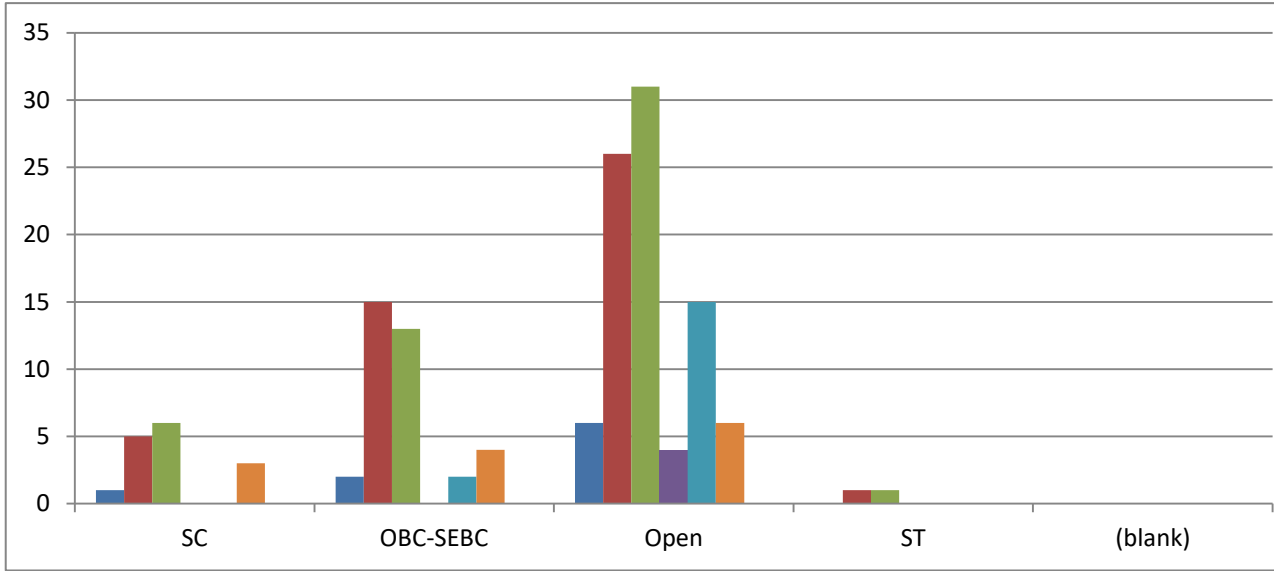

Category wise gender wise result status							
Count of RESULT STATUS	Column Labels						
	Female			Female Total	Male		
Row Labels	ABSENT	PASS	Fail ATKT		ABSENT	PASS	Fail ATKT
SC	1	5	6	12			3
OBC-SEBC	2	15	13	30		2	4
Open	6	26	31	63	4	15	6
ST		1	1	2			
(blank)							
Grand Total	9	47	51	107	4	17	13