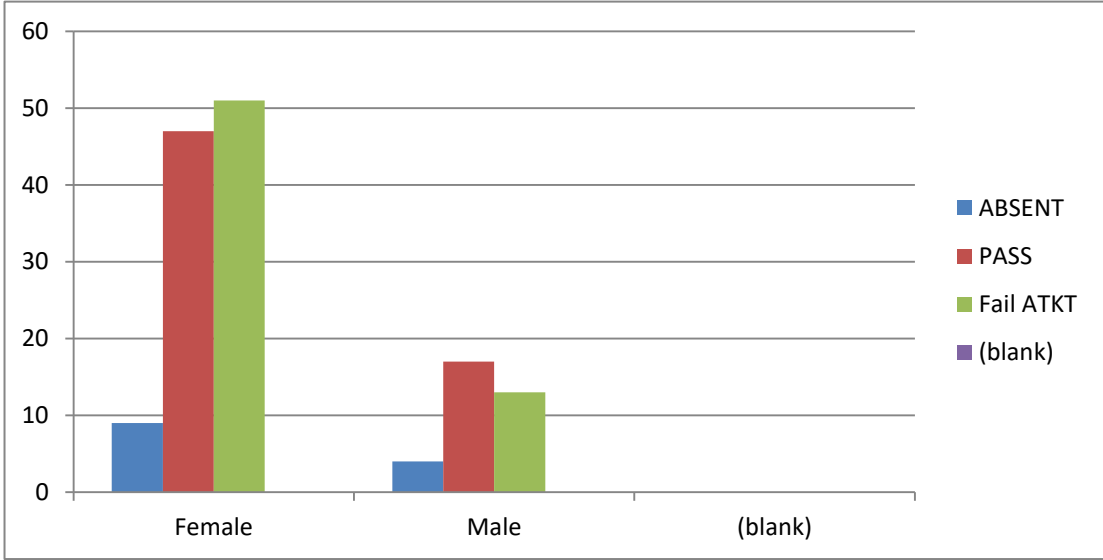

Gender Wise Result Status					
Count of RESULT STATUS	Column Labels				
Row Labels	ABSENT	PASS	Fail ATKT	(blank)	Grand Total
Female	9	47	51		107
Male	4	17	13		34
(blank)					
Grand Total	13	64	64		141